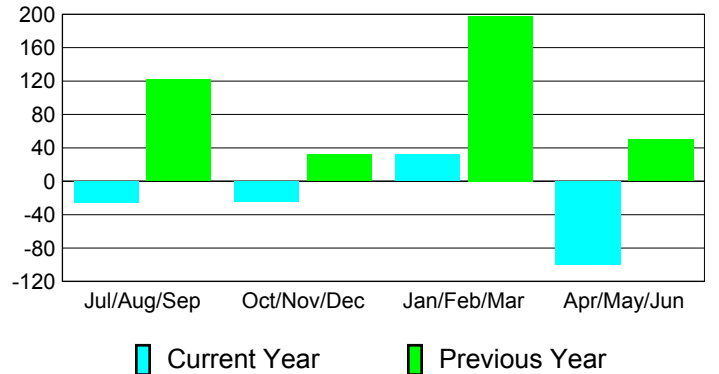

Membership Results
2010-2011

Membership
2009-2010

Month	Net Memb Goal	Actual New Memb	Actual Dropped Memb	Gain/Loss of Memb	Gain/Loss of Memb
Jul/Aug/Sep	0	43	-69	-26	122
Oct/Nov/Dec	0	106	-130	-24	32
Jan/Feb/Mar	0	122	-90	32	198
Apr/May/Jun	0	171	-271	-100	50
Totals	0	442	-560	-118	402

Membership Results 2010-2011

Goal, New, Dropped, Gain/Loss

Comparison of Membership Gain/Loss

Current Year Compared to the Previous Year

Gender Comparison 2010-2011

Jul/Aug/Sep

Oct/Nov/Dec

Jan/Feb/Mar