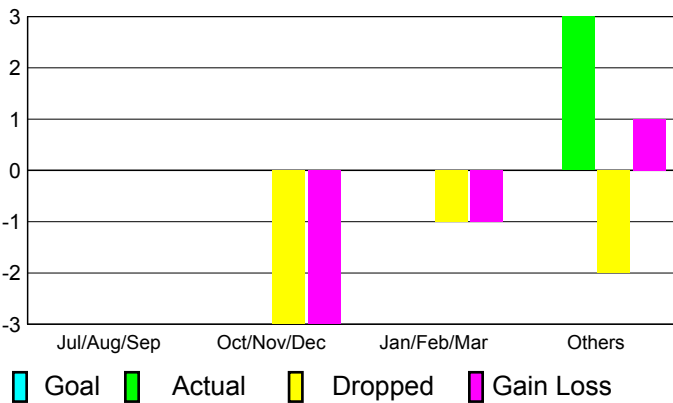

2010-2011 GMT Reports for District (or Undistricted) **District 301D1**

GMT: **Doctor DATUK K NAGARATN**, Location: **PHILIPPINES**

GMT CA: **5**

CLUBS

Club Results
2010-2011

Clubs
2009-2010

Month	New Club Goal	Actual New Clubs	Actual Dropped Clubs	Gain/Loss of Clubs	Gain/Loss of Clubs
Jul/Aug/Sep	0	0	0	0	4
Oct/Nov/Dec	0	0	-3	-3	0
Jan/Feb/Mar	0	0	-1	-1	3
Apr/May/Jun	0	3	-2	1	3
Totals	0	3	-6	-3	10

Club Results 2010-2011

Goal, New, Dropped, Gain/Loss

Comparison of Club Gain/Loss

Current Year Compared to the Previous Year

YTD Status Quo Clubs 2010-2011

Status Quo Clubs Compared to Status Quo Members

MEMBERSHIP