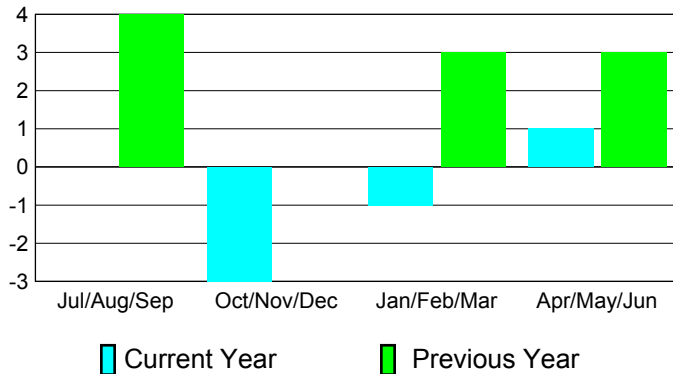

2010-2011 GMT Reports for District (or Undistricted) **District 301D1**

GMT: **Doctor DATUK K NAGARATN**, Location: **PHILIPPINES**

GMT CA: **5**

CLUBS

Club Results
2010-2011

Clubs
2009-2010

Month	New Club Goal	Actual New Clubs	Actual Dropped Clubs	Gain/Loss of Clubs	Gain/Loss of Clubs
Jul/Aug/Sep	0	0	0	0	4
Oct/Nov/Dec	0	0	-3	-3	0
Jan/Feb/Mar	0	0	-1	-1	3
Apr/May/Jun	0	3	-2	1	3
Totals	0	3	-6	-3	10

Club Results 2010-2011

Goal, New, Dropped, Gain/Loss

Comparison of Club Gain/Loss

Current Year Compared to the Previous Year

YTD Status Quo Clubs 2010-2011

Status Quo Clubs Compared to Status Quo Members

MEMBERSHIP