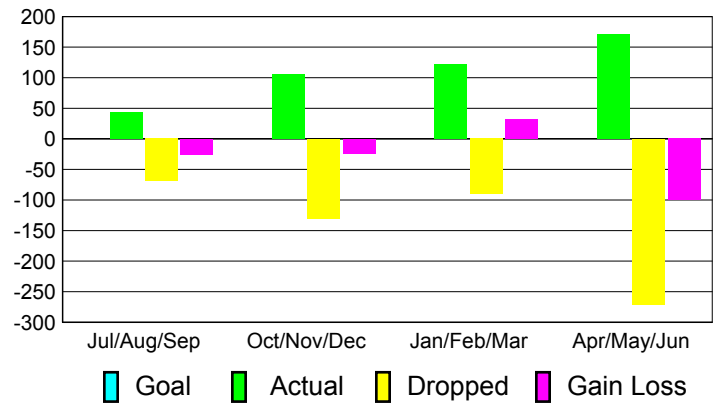

Membership Results 2010-2011

Goal, New, Dropped, Gain/Loss

Comparison of Membership Gain/Loss

Current Year Compared to the Previous Year